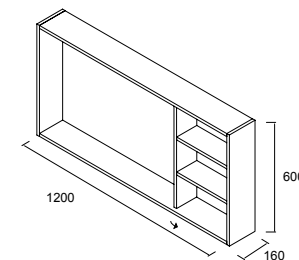

LUMIÈRE HALOGÈNE

LUMIÈRE LED

LUMIÈRE LED