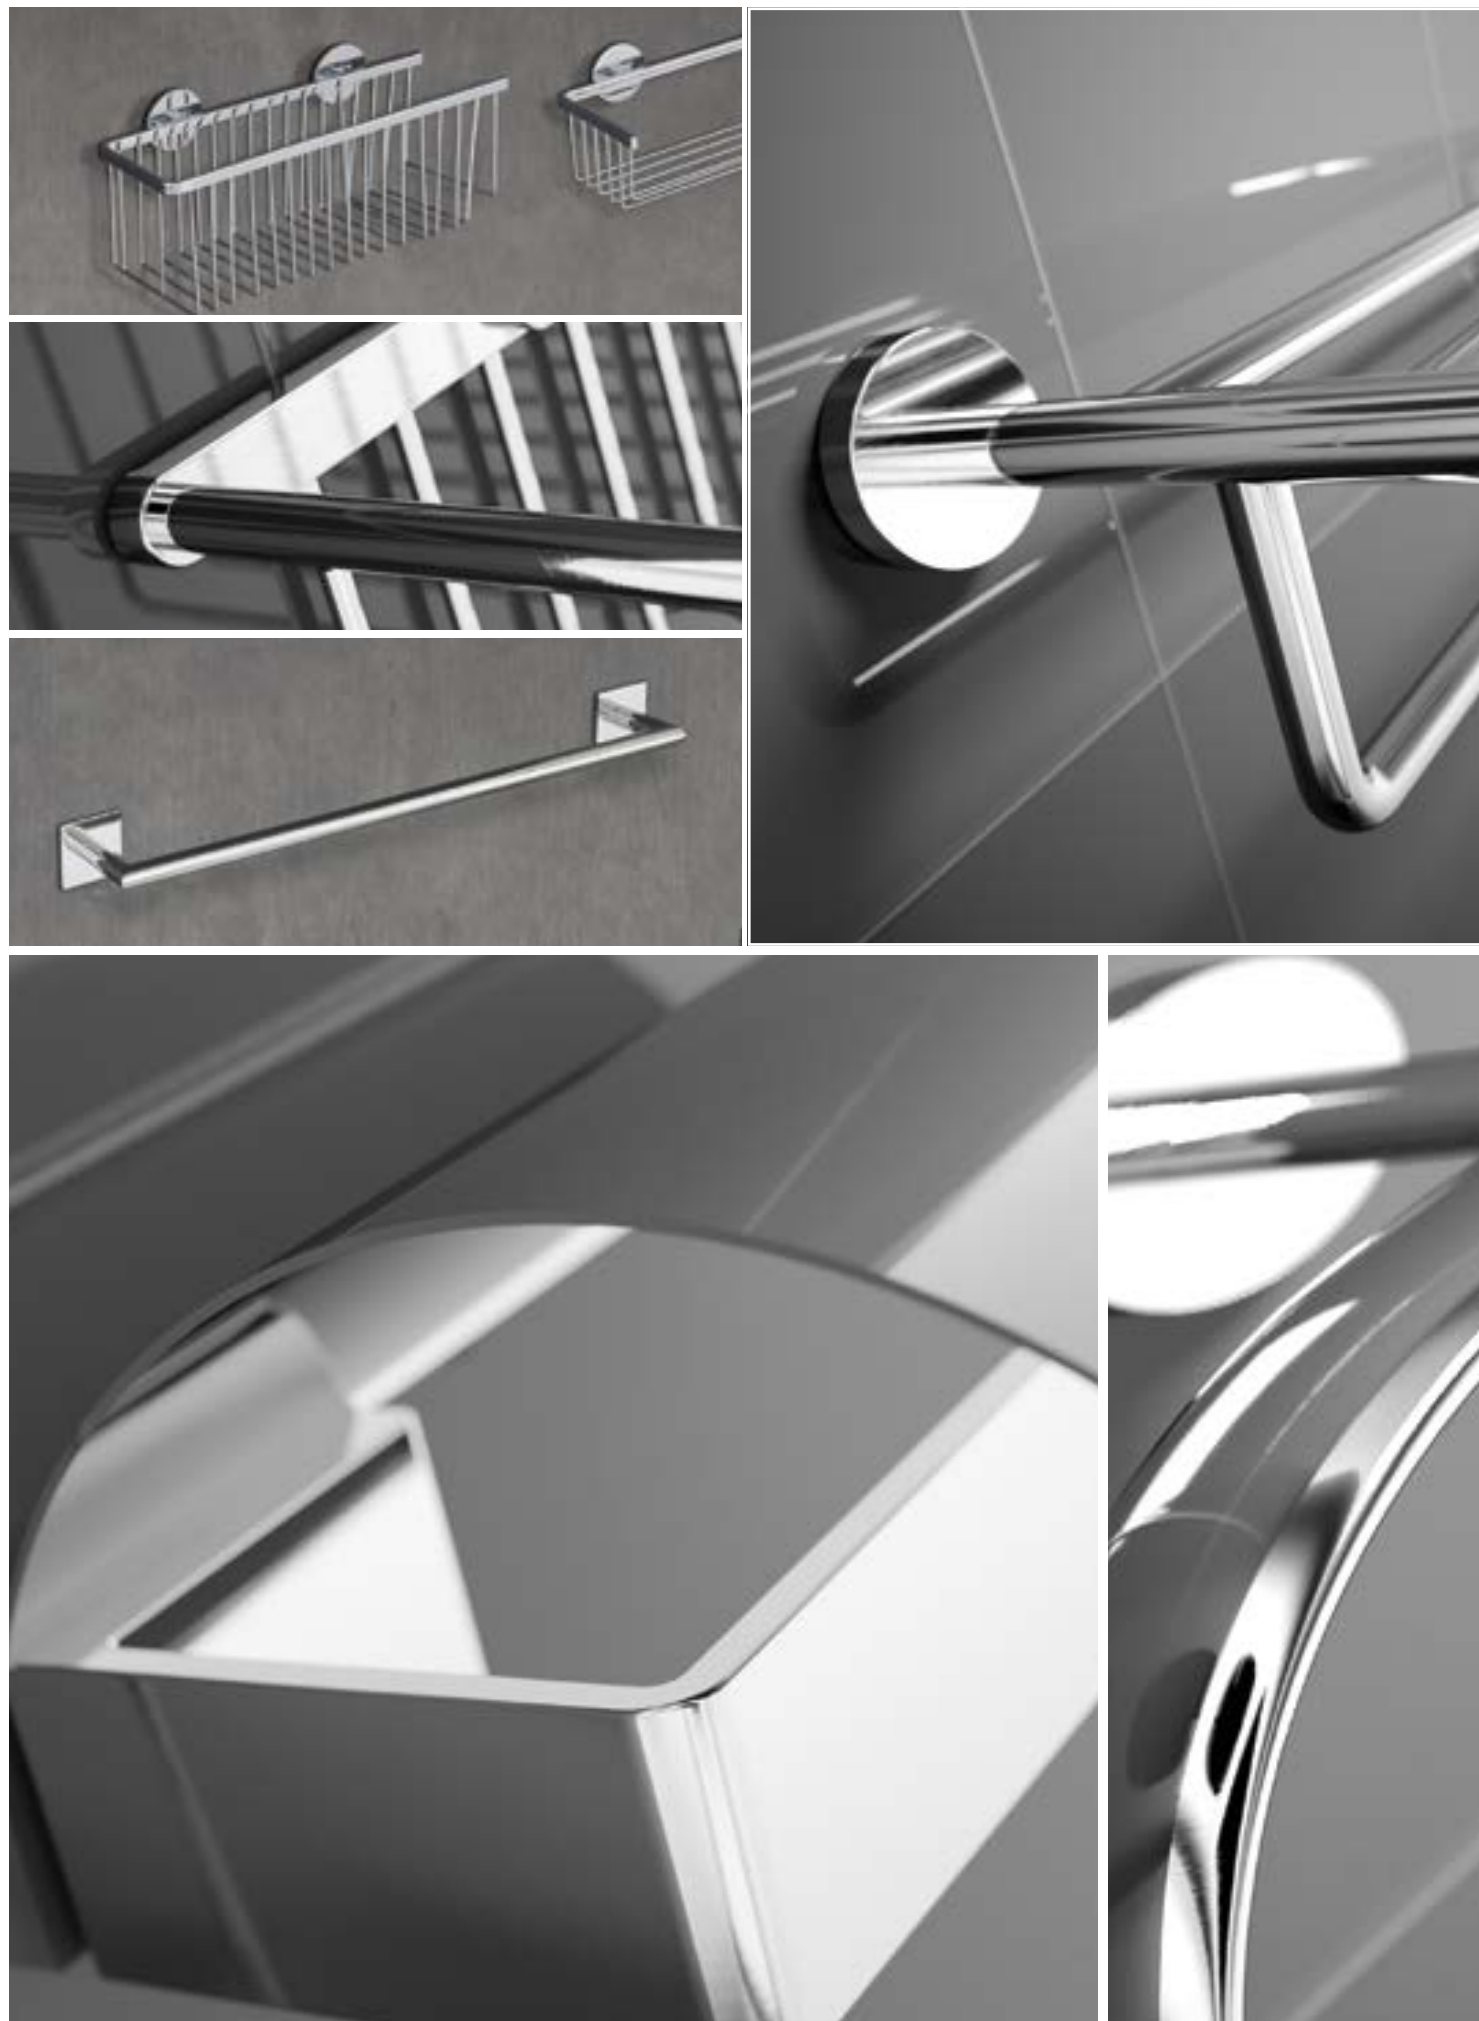

06

Accessories, Complements et Radiateurs

Accessoires
Pg. 242

Complements
Pg. 249

Radiateurs
Pg. 252

Accessoires

Complements

Radiateurs