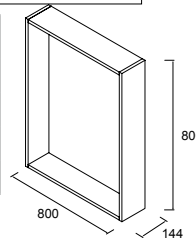

LUMIÈRE HALOGÈNE

LUMIÈRE LED

LUMIÈRE LED